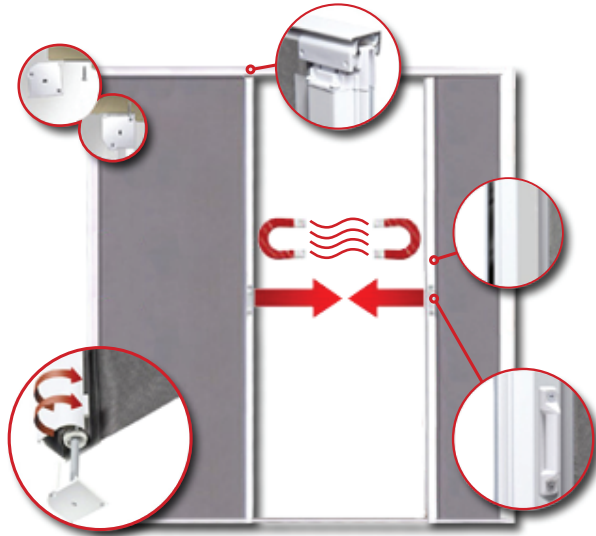

LIST PRICE

**Roll-Away® Series 7500 Surface Mount**

**Roll-Away®**  
Disappearing Screen Door  
With MAGNALOCK™ SEAL &  
Easy-To-Grasp Handle

- 1-7/8" Rounded Housing
- 18 x 14 Stiff Charcoal Fiber
- Best screen Solution for French Doors
- Custom colors available
- Easy-To-Grasp Handle
- Magnalock™ Seal
- Installs on surface of door opening

**Assembled — Surface Mount**

LIST PRICE

Model	Description	Dimensions	LIST PRICE
R7500##F36	Single Screen Door	Up to 36" x 82"	\$265.00
R7501##F36	Single Screen Door	Up to 36" x 96"	\$295.00
R7550##F72	French Door Set	Up to 72" x 82"	\$560.00
R7551##F72	French Door Set	Up to 72" x 96"	\$620.00

**ORDERING:** The doors above are made to order and require opening measurements to the nearest 1/16". Door handing not required on Series 7500 doors.

**KD Kit — Surface Mount**

Model	Description	Dimensions	LIST PRICE
R7500##K36	Single Screen Door	Up to 36" x 82"	\$245.00
R7501##K36	Single Screen Door	Up to 36" x 96"	\$275.00
R7550##K72	French Door Set	Up to 72" x 82"	\$510.00
R7551##K72	French Door Set	Up to 72" x 96"	\$570.00